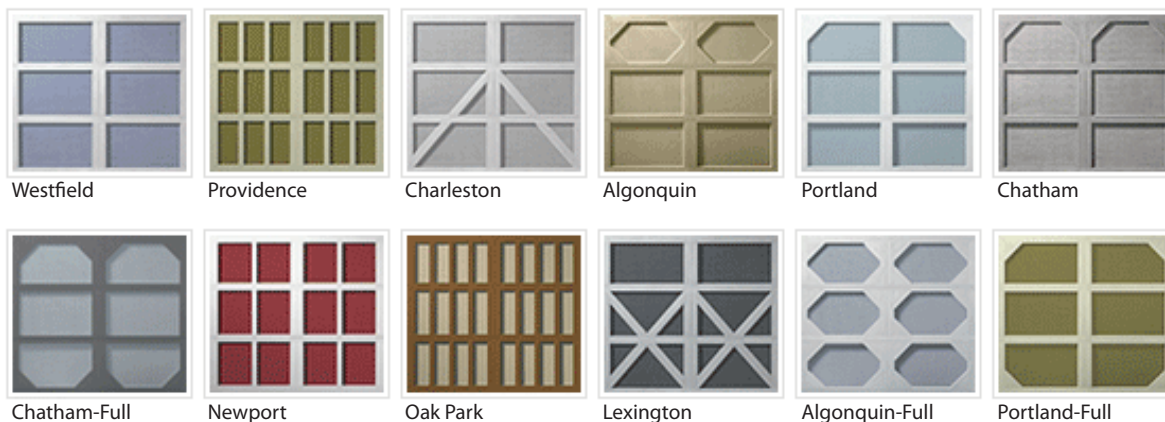

FREE IN-HOME NEW DOOR CONSULTATION!

Your garage door is part of your home.
Shouldn't it look like it?

cutaway views

9700 Series

Model 9700 steel garage doors are a canvas for self expression. Our maintenance-free factory finishes look great on any home, or they can be custom painted to match your home's trim.

9800 Series

Model 9800 has an artfully molded fiberglass surface concealing durable steel construction. The high-definition graining will astound your eye. Even up close, they'll never know it's not genuine hardwood.

Series 9700

The 9700 model garage door adds the final touch to the design of your home. It comes in a full series of styles, colors and finishes – or can be painted to match your home’s trim color. 12 designs, 10 window patterns, and 15 distinctive color options for a unique look that stands out from the crowd.

(Shown in Mahogany)

The 9800 comes in a variety of architectural styles to add beauty and value to your home. Three-section styling on 7' high and under doors gives a custom design look. Our doors over 7' and up to and including 8' high have four-section styling. All panels have finished white interiors with white low-profile hinges.