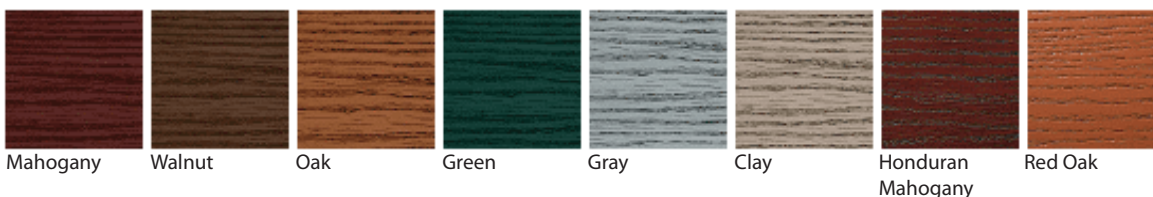

Stained Finishes