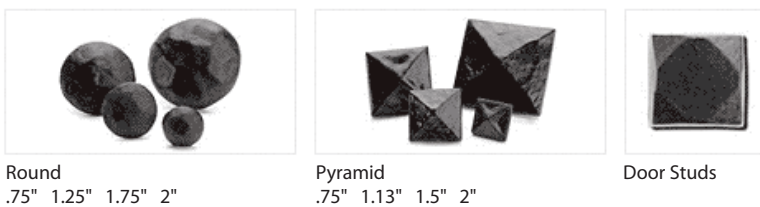

Clavos & Door Studs